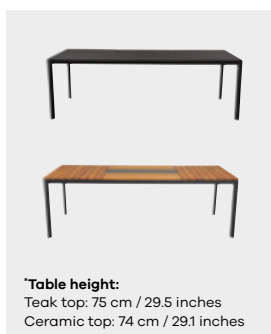

mindoo 101

Dining table · Rectangular

Table height:
Teak top: 75 cm / 29.5 inches
Ceramic top: 74 cm / 29.1 inches

Length	222 cm / 87.4 inches
Width	90 cm / 35.4 inches
Height*	75 cm / 29.5 inches
Item no:	
30042-1-070-LE01	Frame: Dark Grey
	Top: Opium Black
30042-070-T01-1	Frame: Dark Grey
	Top: Teak
	Insert: Opium Black
30042-1-010-LE05	Frame: Light Grey
	Top: Steel Chrome
30042-010-T01-5	Frame: Light Grey
	Top: Teak
	Insert: Steel Chrome
Frame	Aluminium
Top	Ceramic Teak from certified forests